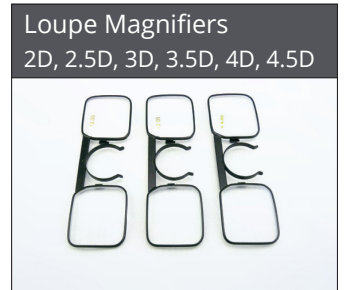

Bringing bright ideas to light.

MC7 Pro

Comfortable/cordless/
bright white light

Battery Charge Indicator
Visible charge level LED indicators

Long Life Batteries
6.5 - 7 hours (Infinite with hot-swap)

Comfortable
New Slimstrap™ design, for ideal balance

Digital Dimming
Continuously adjustable from 0-100%

Interchangeable Post Design
allows multiple light modules

High Intensity
S/B 275,000 Lux adjustable spot Size 9 - 20 cm (3.6" - 7.8")

Optional Magnifiers

Quiet-Cool™

Quiet-Cool™ heat dispensing technology both reduces temperature of the LED and reduces bezel size, keeping the Chrome Pro™ both cool and refined.

Battery

Dual Lithium Polymer battery packs provide constant steady brightness and longevity to the headlight operation while maintaining Hot-Swap™ capabilities.

Charging

The Chrome Pro™ onboard unit charger gives you the versatility of charging the headlight from any USB power supply. Choose the optional 4-bay desktop charging station and some extra batteries to be assured of 'always ready' performance.

Headlight Module

A two-pivot arm design allows the headlight module to be easily positioned for optimal working position and beam angle.

Order Code	Description
VMCH-07-HT	CHROME MC7 PROTM O.R. LED Headlight W/Slimstrap Ratchet Top Adj.
VMCH-07-HT-HK	Hospital Kit - CHROME MC7 PROTM O.R. LED Headlight W/Slimstrap Ratchet Top Adj. Kit adds 4 extra batteries (Total 6) , 4-Bay desktop charger & 2D clip-on magnifiers
VMCH-07-ST	CHROME MC7 PROTM O.R. LED Headlight W/Air Strap (Velcro) Top Adj.
VMCH-07w-ST-HK	Hospital Kit - CHROME MC7 PROTM O.R. LED Headlight W/Air Strap (Velcro) Top Adj. Kit adds 4 extra batteries (Total 6) , 4-Bay desktop charger & 2D clip-on magnifiers
Order Code	Accessories
VM-LIPO-2C	Batteries - Set of 2 - Chrome series
VMS01-F	Amber UV filter
VMDT-04	4-bay desktop charger
VMM01-MXX	Magnifying loupes - (2, 2.5, 3, 3.5 4, 4.5diopter)

Replacement padding sets available in Neoprene Velcro & Soft Pillow Velcro

Call or click for ordering and information

800-862-7616
valleymed.ca